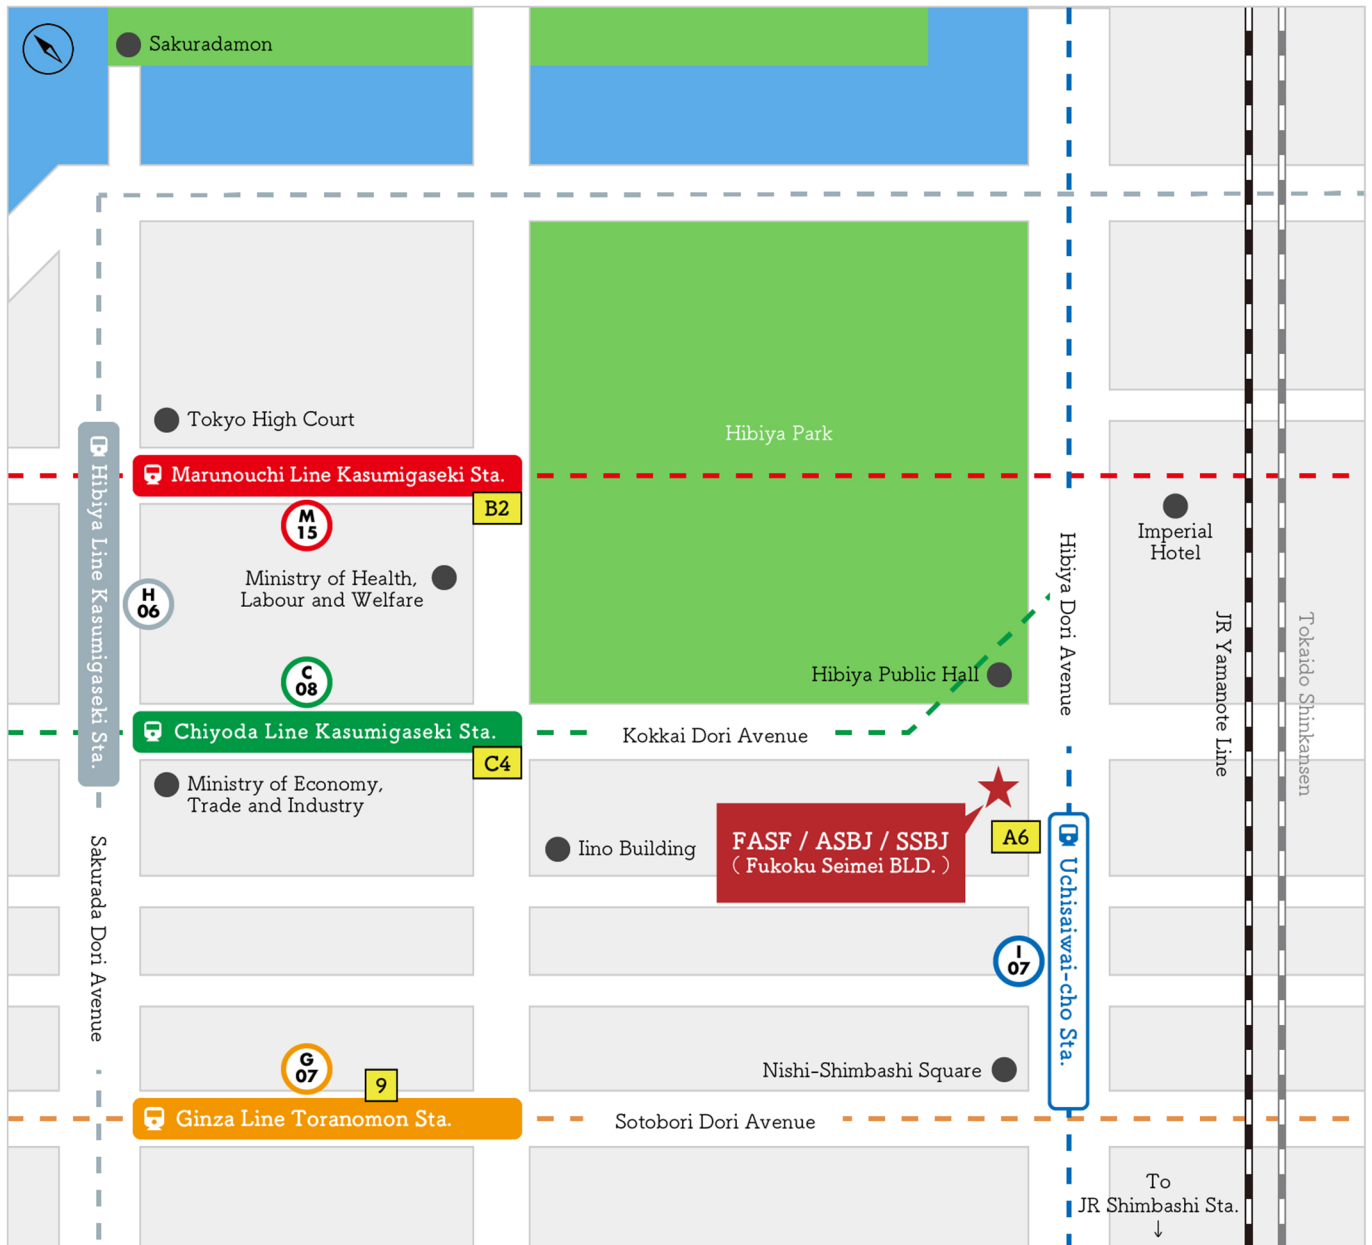

Fukoku Seimei Building 20F, 2-2, Uchisaiwaicho, 2-Chome, Chiyoda-ku, Tokyo, Japan 100-0011

TEL : +81-3-5510-2711 FAX : +81-3-5510-2712

Access

Toei Subway Mita Line	Directly connected to Uchisaiwai-cho Station (A6 Exit)
Tokyo Metro Hibiya Line Chiyoda Line	3-minute walk from Kasumigaseki Station (C4 Exit)
Tokyo Metro Ginza Line	7-minute walk from Toranomom Station (9 Exit)
Tokyo Metro Marunouchi Line	5-minute walk from Kasumigaseki Station (B2 Exit)
JR Yamanote Line	6-minute walk from Shimbashi Station (Hibiya Exit)
JR Keihin Tohoku Line	